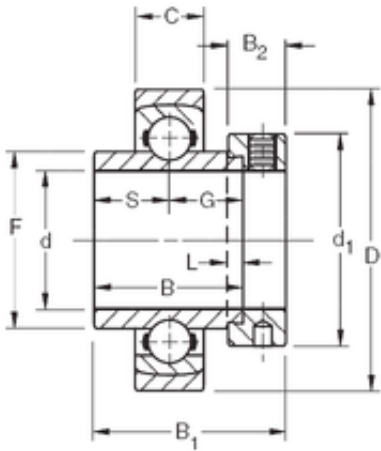

Timken SMN103KS deep groove ball bearings

Bearing No. SMN103KS

Size	30.1625x80x36.51 mm
Bore Diameter	30,1625 mm
Outer Diameter	80 mm
Width	36,51 mm
d	30,1625 mm
D	80 mm
B	36,51 mm
C	19 mm
d ₁	49,2 mm
B ₁	50 mm
B ₂	17,5 mm
F	43,23 mm
G	19,1 mm
L	4 mm
S	17,5 mm
Weight	0,654 Kg
Basic dynamic load rating (C)	33,5 kN

SMN103KS Bearing 2D drawings and 3D CAD models