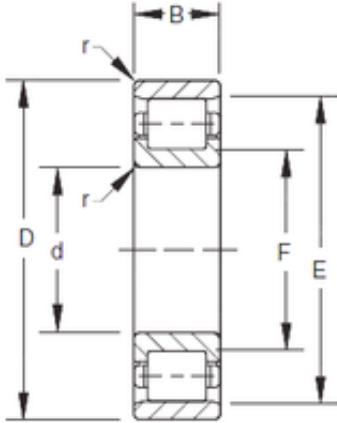

RF
RIF

Timken 120RF03 cylindrical roller bearings

Bearing No. 120RF03

Bore Diameter	120 mm
Outer Diameter	235 mm
d	120 mm
F	145 mm
D	260 mm
E	235 mm
B	55 mm
C	55 mm
r max	2,5 mm

120RF03 Bearing 2D drawings and 3D CAD models