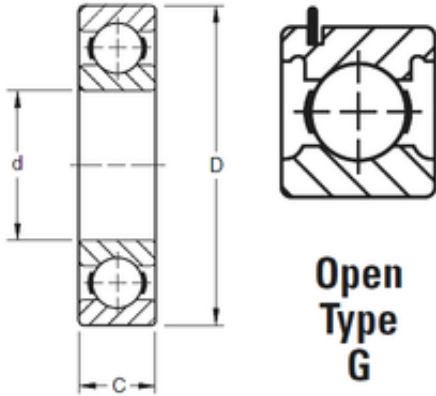

Timken 9114KG deep groove ball bearings

Bearing No. 9114KG

Size	70x110x20 mm
Bore Diameter	70 mm
Outer Diameter	110 mm
Width	20 mm
d	70 mm
D	110 mm
B	20 mm
C	20 mm
Weight	0,63 Kg
Basic dynamic load rating (C)	43,2 kN

9114KG Bearing 2D drawings and 3D CAD models