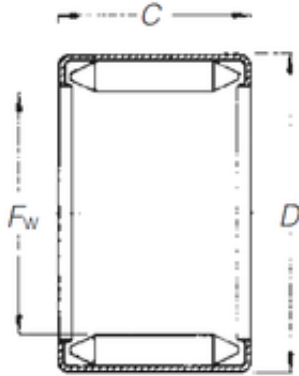

Timken DL 50 12 needle roller bearings

Bearing No. DL 50 12

Size	50x58x12 mm
Bore Diameter	50 mm
Outer Diameter	58 mm
Width	12 mm
Fw	50 mm
D	58 mm
C	12 mm
Weight	0,047 Kg
Basic dynamic load rating (C)	20 kN
Basic static load rating (C0)	50 kN
(Grease) Lubrication Speed	3900 r/min

DL 50 12 Bearing 2D drawings and 3D CAD models