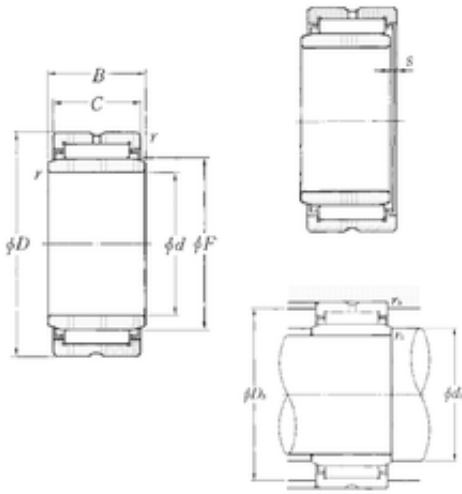

## NTN MR324120+MI-263220 needle roller bearings

Bearing No. MR324120+MI-263220

MR324120+MI-263220 Bearing 2D drawings and 3D CAD models

Size	41.275x65.088x32 mm
Bore Diameter	41,275 mm
Outer Diameter	65,088 mm
Width	32 mm
d	41,275 mm
F	50,8 mm
D	65,088 mm
B	32 mm
C	31,75 mm
r min.	1,5 mm
s	1 mm
da min.	48 mm
Da max.	58,5 mm
ra max.	1,5 mm
Weight	0,402 Kg
Basic dynamic load rating (C)	62 kN
Basic static load rating (C0)	114 kN
(Grease) Lubrication Speed	5 500 r/min