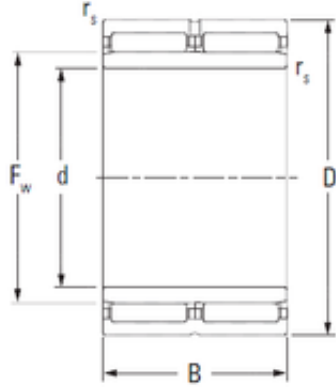

KOYO NA6918 needle roller bearings

Bearing No. NA6918

Size	90x125x63 mm
Bore Diameter	90 mm
Outer Diameter	125 mm
Width	63 mm
d	90 mm
Fw	105 mm
D	125 mm
B	63 mm
C	63 mm
r5 min.	1,1 mm
S	2 mm
Weight	2,64 Kg
Basic dynamic load rating (C)	175 kN
Basic static load rating (C0)	427 kN
(Grease) Lubrication Speed	4000 r/min

NA6918 Bearing 2D drawings and 3D CAD models